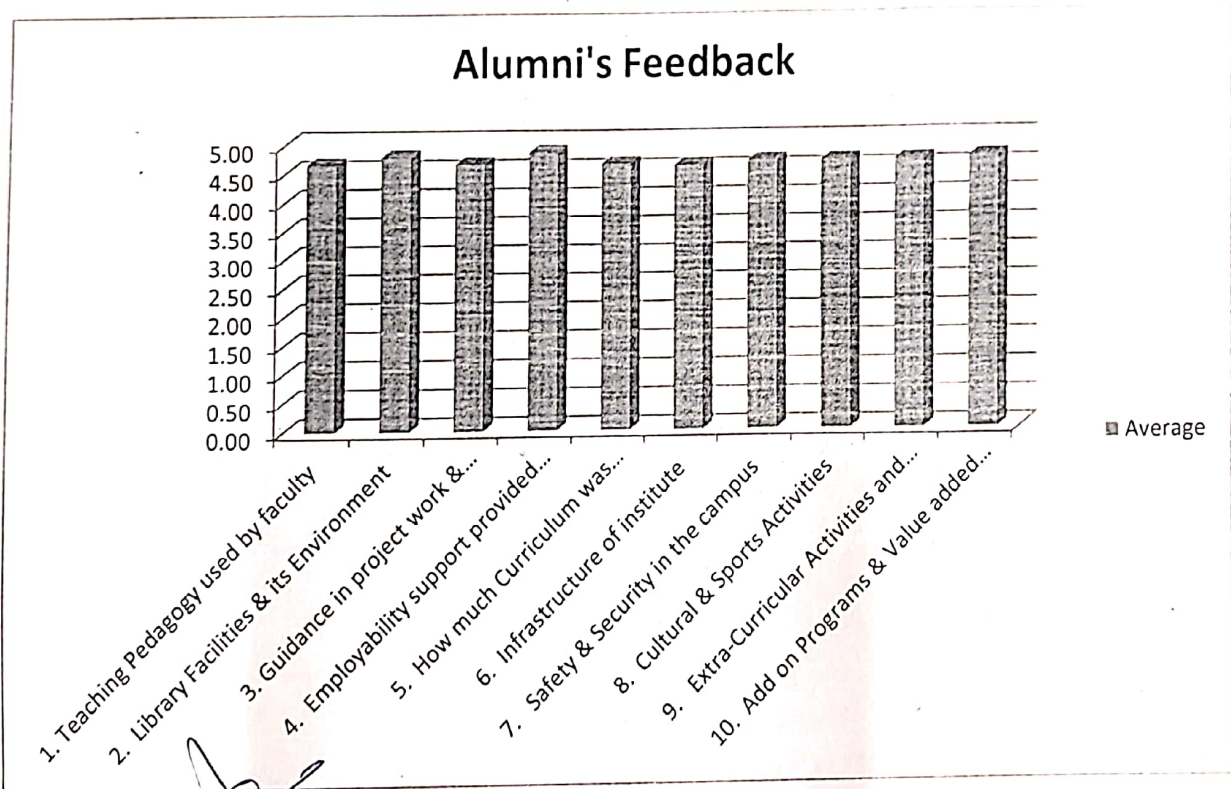

Alumni's Feedback_B.Tech 2023-24

Questions	TOTAL	Average
1. Teaching Pedagogy used by faculty	135	4.66
2. Library Facilities & its Environment	139	4.79
3. Guidance in project work & internship	135	4.66
4. Employability support provided by Training & Placement	141	4.86
5. How much Curriculum was helpful in your Career	135	4.66
6. Infrastructure of institute	134	4.62
7. Safety & Security in the campus	136	4.69
8. Cultural & Sports Activities	136	4.69
9. Extra-Curricular Activities and Learning atmosphere in the institute	136	4.69
10. Add on Programs & Value added Program helpful to your Job	137	4.72